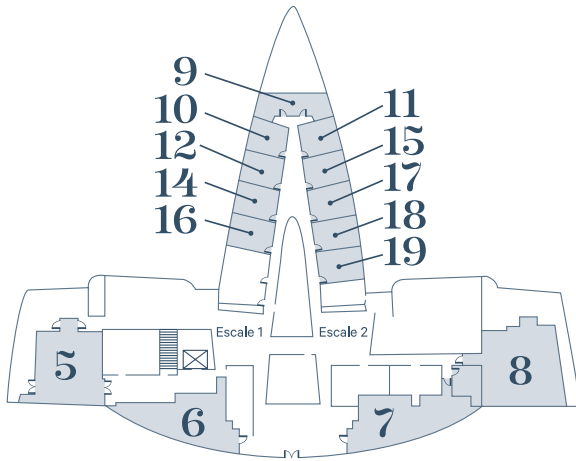

THE DETAILS

Guestrooms: 252
Meeting Spaces: 15
Features: Business Center, Fitness Center, Wellness Center, Club Lounge

MEETINGS

Imaginative spaces set the scene for collaborative meetings at Sheraton. We're rethinking the way you connect and create, trading static spaces for flexible layouts that inspire forward thinking. Seamless planning, smart technology and energized environments make every meeting dynamic and productive. Dedicated to sparking inspiration and fostering innovation, we do meetings differently. Our 15 high-tech meeting spaces can accommodate up to 80 guests and feature natural daylight.

Sheraton Paris Airport Hotel & Conference Centre

Aérogare Charles de Gaulle 2
 BP 35051 - Tremblay-en-France
 95716 Roissy CDG Cedex, France
 T 33 (0)1 4919 7070
sheratonparisairport.com

BED ROOM TYPES

ROOM	KING	QUEEN	TWIN	TOTAL
CLASSIC	24	108	48	180
CLUB	12	36	12	60
SUITE	-	12	-	12
TOTAL	36	156	60	252

ROOMS DIMENSIONS AND SEATING CAPACITY

ROOM NAME	FLOOR	SQUARE FEET	SQUARE METERS	DIMENSIONS (ft)	HEIGHT (ft)	BOARDROOM	BANQUET	THEATER	RECEPTION	CLASSROOM	U-SHAPE
SATELLITE 5	-1	1'044	97	36 x 30	8.2	20	60	50	64	32	25
SATELLITE 6	-1	786	73	59 x 22	8.2	20	40	35	40	28	20
SATELLITE 7	-1	883	82	59 x 24	8.2	20	50	40	40	30	20
SATELLITE 8	-1	1'335	124	39 x 33	8.2	30	80	82	82	55	35
SATELLITE 9	-1	344	32	34 x 9	8.2	12	15	-	-	-	-
SATELLITE 10	-1	215	20	12 x 17	8.2	6	8	-	-	-	-
SATELLITE 11	-1	215	20	12 x 17	8.2	6	8	-	-	-	-
SATELLITE 12	-1	237	22	12 x 17	8.2	8	8	-	-	-	-
SATELLITE 14	-1	269	23	12 x 19	8.2	10	12	-	-	-	-
SATELLITE 15	-1	269	22	12 x 18	8.2	10	12	-	-	-	-
SATELLITE 16	-1	269	25	12 x 20	8.2	10	12	-	-	-	-
SATELLITE 17	-1	269	25	12 x 19	8.2	10	12	-	-	-	-
SATELLITE 18	-1	269	25	12 x 20	8.2	10	12	-	-	-	-
SATELLITE 19	-1	269	25	20 x 12	8.2	10	12	-	-	-	-
GALAXY BAR	0	753	13	-	8.2	-	-	-	80	-	-